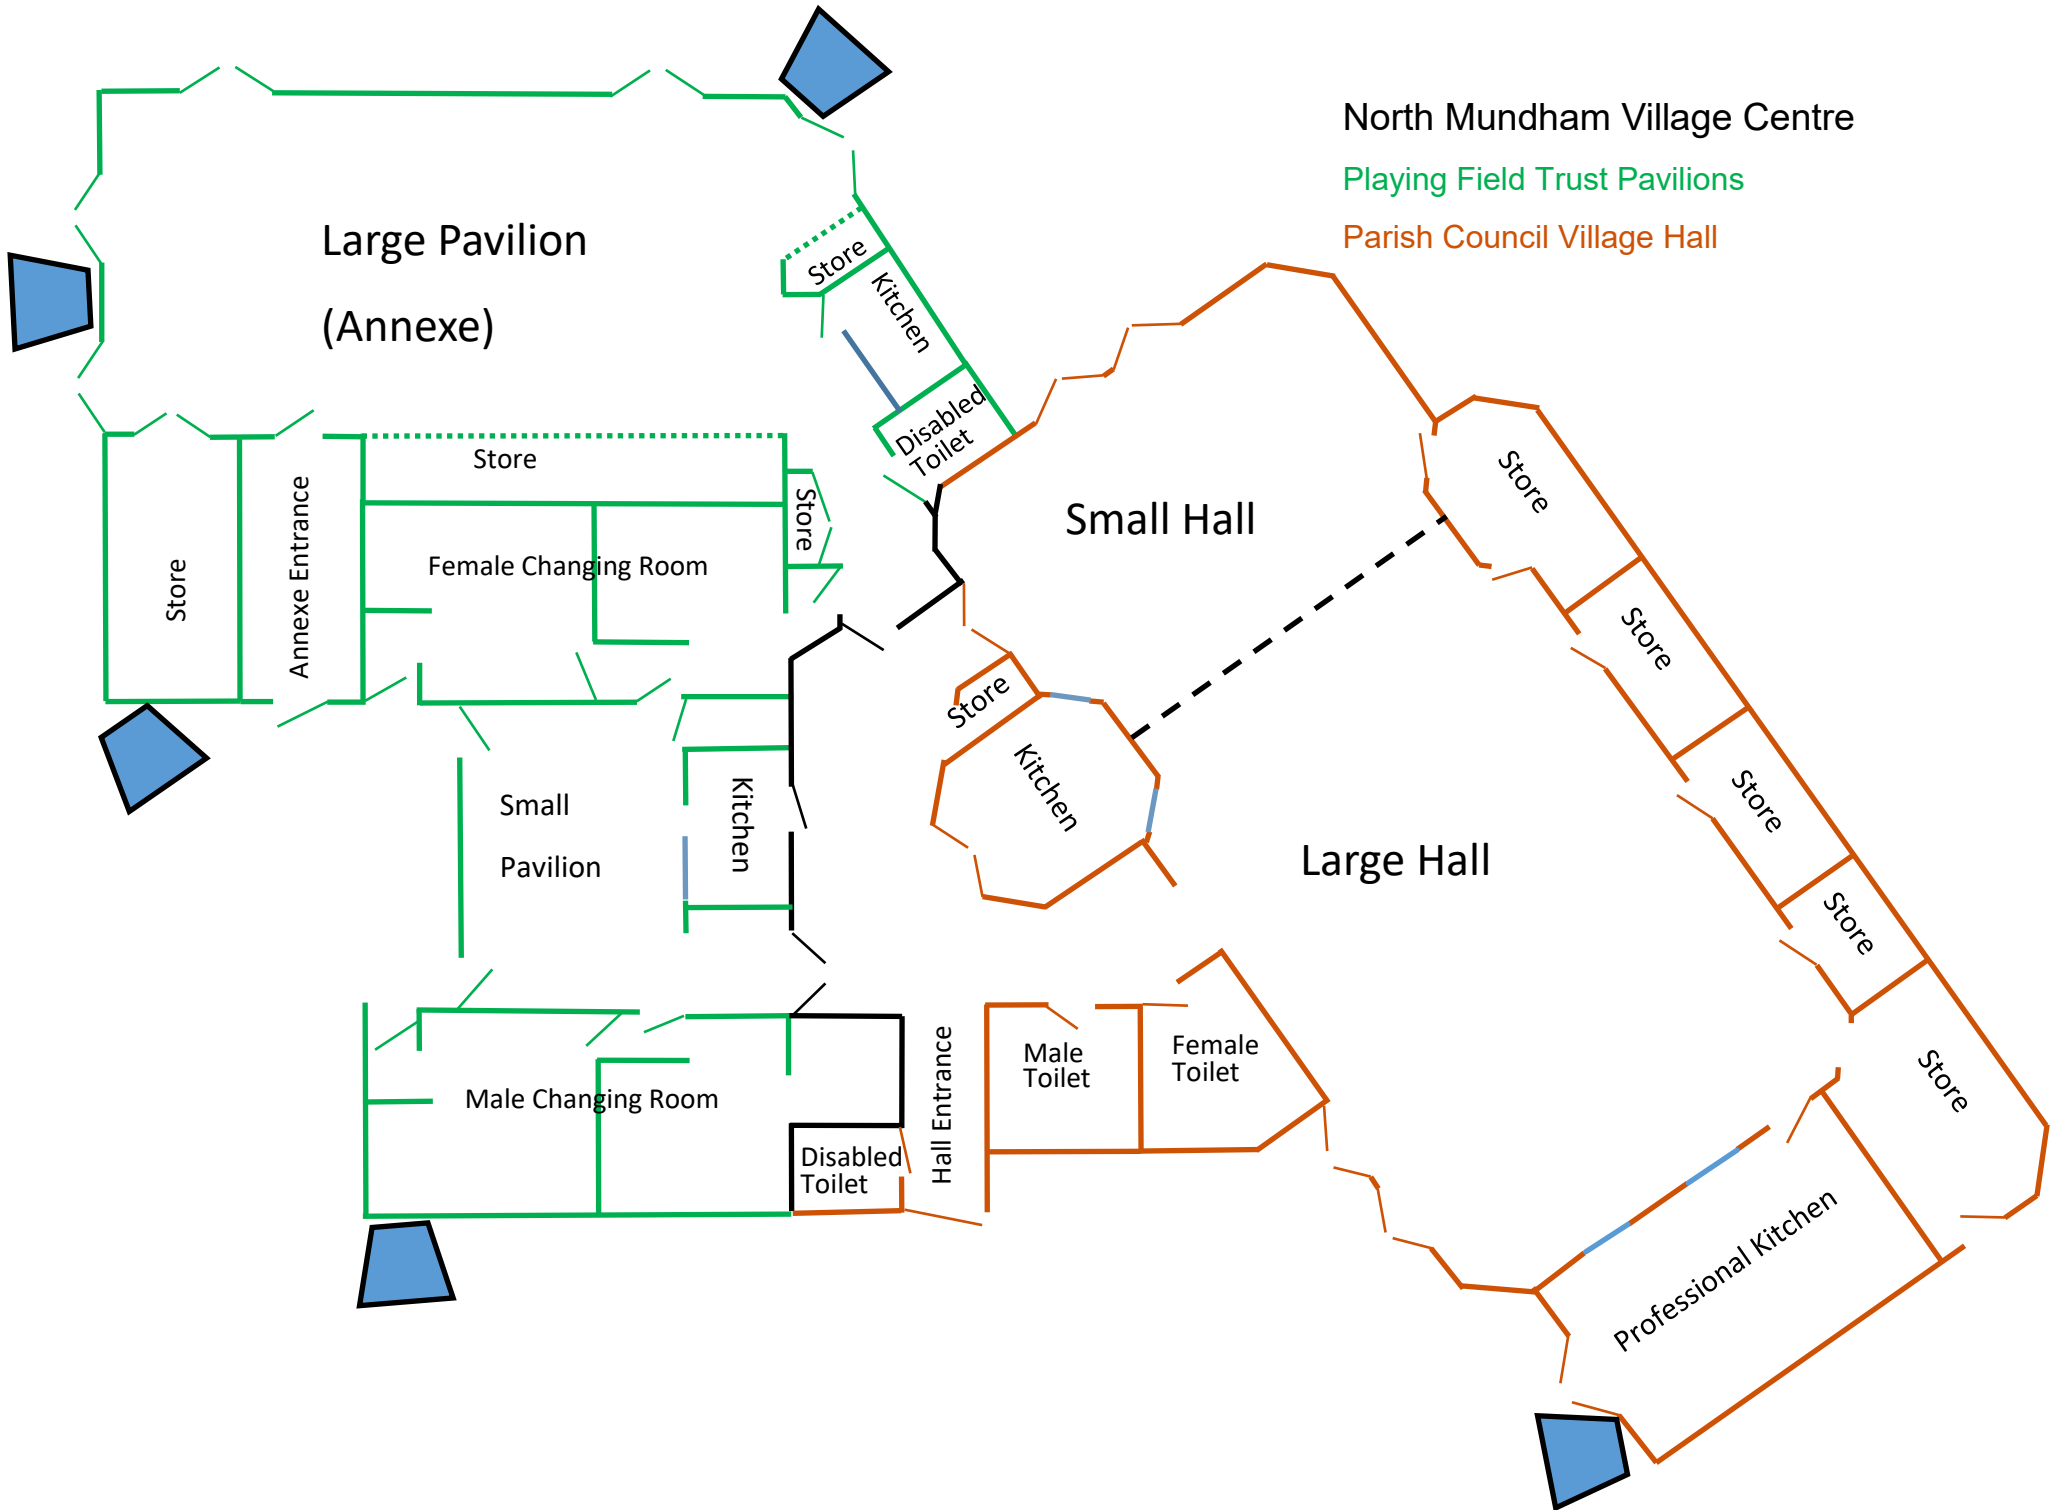

North Mundham Village Centre

North Mundham Village Centre

Playing Field Trust Pavilions

Parish Council Village Hall

North Mundham Village Centre

Playing Field Trust Pavilions

Parish Council Village Hall

North Mundham Village Centre

- Zone 1 Fire Alarm
- Zone 2 Fire Alarm